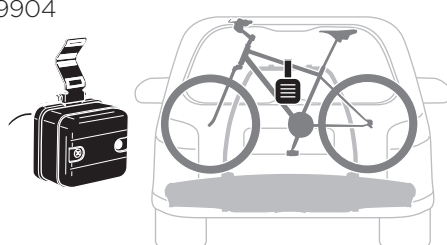

Thule 3rd Brake Light 13pin

9904